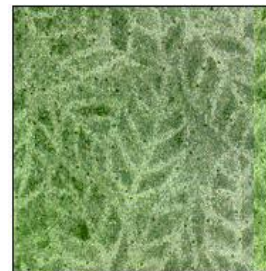

### **Episode 1: Fabric Requirements**

**#1 Lt. Background: 1 1/2 Yds.**

**#2 Medium or Deep Red: 1 Yd.**

**#3 Medium or Deep Green: 1 1/2 Yds.**

**Backing: 2 yds**

**Here are our suggested fabrics:**

**We used Christmas colors, but this mystery is very well suited for a nice wall hanging or baby quilt in your choice of colors. Your quilt will measure 44" square upon completion.**